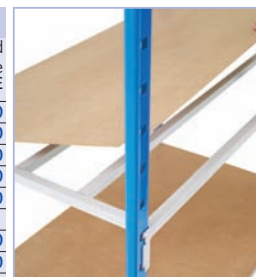

Hardboard covers for storage of small items