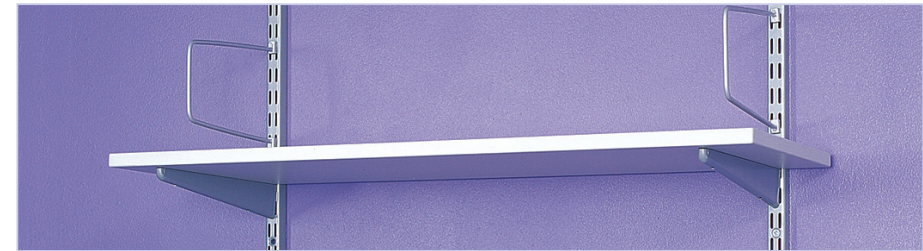

elfa® Shelving

A versatile, easy hang shelving system

Easy Hang Uprights

Have wall mounted shelving with the minimum of holes in your wall - plus it can be fitted in a third of the time of the standard wall mounted system!

- Fix the top track to the wall
- Hang the easy hang uprights in the required position on the top track
- Position brackets and shelves

Silver Easy Hang - top track and uprights

Description	Code	Price £
2031mm top track	SPT20/S/F	15
1200mm upright	SPEH12/S/F	12
2000mm upright	SPEH20/S/F	17

White Easy Hang - top track and uprights

Description	Code	Price £
2031mm top track	SPT20/W/F	14
1200mm upright	SPEH12/W/F	11
2000mm upright	SPEH20/W/F	16

Fix top track to wall

Hang the uprights

Rapid Shelving - General

White Shelving

1000mm White Melamine Shelves - 15mm thick

Depth (mm)	Code	Price £
250	SPD1025	5
300	SPD1030	6
350	SPD1035	7
400	SPD1040	8

White Brackets

Depth (mm)	Code	Price £
220	SPB22/F	3
270	SPB27/F	3
320	SPB32/F	4
370	SPB36/F	4