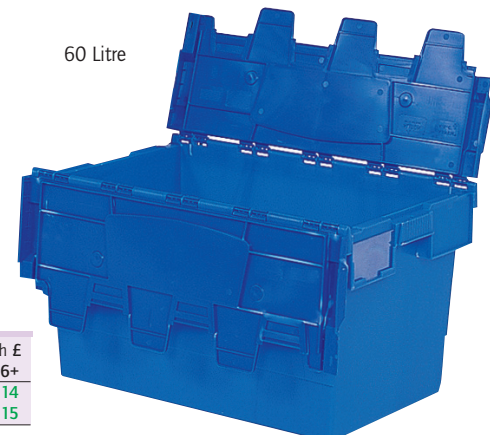

# Clear Distribution Bin

- Standard European dimensions to suit pallets and dollies
- Bins stack or nest - with integral hinged lids
- Bins are lockable with cable ties (not included)

**BUY MORE!  
SAVE MORE!**

Description	External (mm)			Internal (mm)			Max load Kg UDL	Price each £	Code	
	H	W	D	H	W	D			1-5	6+
60 litre	340	395	595	320	320	500	35	ALC60/CL	15	14

60 Litre

# Distribution Bins

- Standard European dimensions to suit pallets and dollies
- Bins stack or nest - with integral hinged lids
- Bins are lockable with cable ties (not included)
- 45 & 60 litre available in all blue
- 60 litre also available in multicoloured

60 Litre

Description	External (mm)			Internal (mm)			Max Load Kg UDL	Price each £	Code	
	H	W	D	H	W	D			1-5	6+
45 litre bin	250	400	600	235	335	510	30	ALC45	15	14
60 litre bin	340	400	600	324	320	505	35	ALC60	16	15