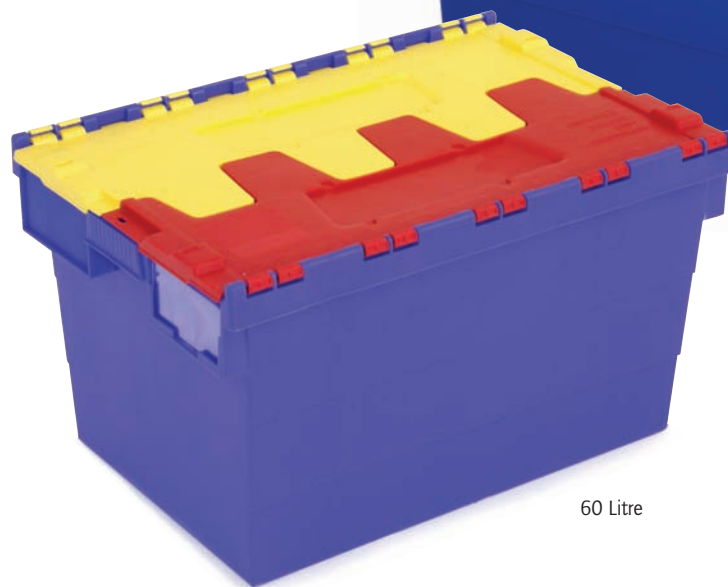

# Clear Distribution Bin

- Standard European dimensions to suit pallets and dollies
- Bins stack or nest - with integral hinged lids
- Bins are lockable with cable ties (not included)

**BUY MORE!  
SAVE MORE!**

# Distribution Bins

- Standard European dimensions to suit pallets and dollies
- Bins stack or nest - with integral hinged lids
- Bins are lockable with cable ties (not included)
- 45 & 60 litre available in all blue
- 60 litre also available in multicoloured

60 Litre

Description	External (mm)			Internal (mm)			Max Load Kg UDL	Price each £	Code	
	H	W	D	H	W	D			1-5	6+
45 litre bin	250	400	600	235	335	510	30	ALC45	15	14
60 litre bin	340	400	600	324	320	505	35	ALC60	16	15

Please specify all blue or multicoloured for 60 litre

**BUY MORE!  
SAVE MORE!**

45 Litre

60 Litre

From  
**£14**